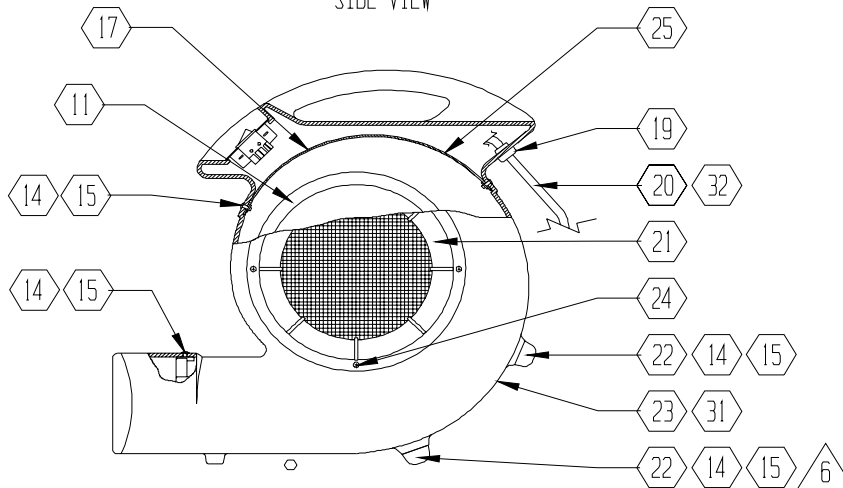

Find#	Part Description	Specifications/Model	Part #	Qty
28	Housing	Turf Green, shell (F188-SP, F188-YC)	10-00903-02S	ea. 1
17	Baffle Plate	ABS Blk	10-00951	ea. 1
27	Velcro	2" Blk Loop 3400 Psa (40") (BALLOON)	13-00141	ft. 3.34'
12	Housing Kit	Sahara, Polyethylene Fisher Blue	S119	ea. 1
-	Carpet Clamp Retrofit Kit	Upgrade	S127	ea. 1
-	Quick-Stand w/ Feet	Upgrade	S128	ea. 1
11	Wheel Kit	9 1/2" x 9 1/4" Polypropylene	S137	ea. 1

Sahara 1 TurboDryer Pictorial Breakdown

SIDE VIEW