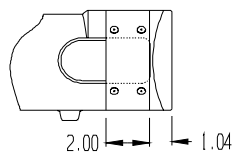

Sahara 1 TurboDryer Pictorial Breakdown

FRONT VIEW

SIDE VIEW

PARTIAL LEFT SIDE VIEW
(-BAL & -BAL SB ASSEMBLIES ONLY)

PARTIAL FRONT VIEW
(-BAL & -BAL SB ASSEMBLIES ONLY)

PARTIAL TOP VIEW
(-RAI & -RAI SR ASSEMBLIES ONLY)

PARTIAL LEFT SIDE VIEW
(-BAL & -BAL SB ASSEMBLIES ONLY)

PARTIAL FRONT VIEW
(-BAL & -BAL SB ASSEMBLIES ONLY)

PARTIAL TOP VIEW
(-BAL & -BAL SB ASSEMBLIES ONLY)

F153K