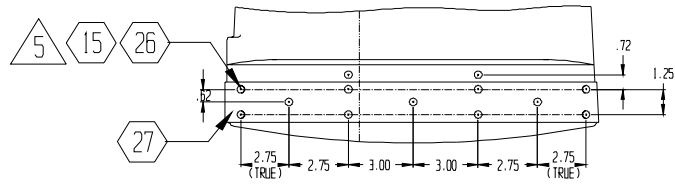

Find#	Part Description	Specifications/Model	Part #	Qty
28	Housing	Turf Green, shell (F188-SP, F188-YC)	10-00903-02S	ea. 1
17	Baffle Plate	ABS Blk	10-00951	ea. 1
27	Velcro	2" Blk Loop 3400 Psa (40") (BALLOON)	13-00141	ft. 3.34'
12	Housing Kit	Sahara, Polyethylene Fisher Blue	S119	ea. 1
-	Carpet Clamp Retrofit Kit	Upgrade	S127	ea. 1
-	Quick-Stand w/ Feet	Upgrade	S128	ea. 1
11	Wheel Kit	9 1/2" x 9 1/4" Polypropylene	S137	ea. 1

Sahara 1 TurboDryer Pictorial Breakdown

FRONT VIEW

SIDE VIEW

PARTIAL LEFT SIDE VIEW
(-BAL & -BAL SB ASSEMBLIES ONLY)

PARTIAL FRONT VIEW
(-BAL & -BAL SB ASSEMBLIES ONLY)

PARTIAL TOP VIEW
(-RAI & -RAI SR ASSEMBLIES ONLY)

PARTIAL LEFT SIDE VIEW
(-BAL & -BAL SB ASSEMBLIES ONLY)

PARTIAL FRONT VIEW
(-BAL & -BAL SB ASSEMBLIES ONLY)

PARTIAL TOP VIEW
(-BAL & -BAL SB ASSEMBLIES ONLY)

F153K