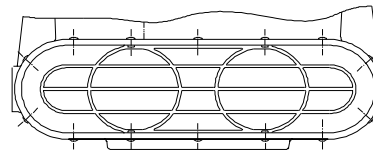

Find#	Part Description	Specifications/Model	Part #	Qty
28	Housing	Turf Green, shell (F188-SP, F188-YC)	10-00903-02S	ea. 1
17	Baffle Plate	ABS Blk	10-00951	ea. 1
27	Velcro	2" Blk Loop 3400 Psa (40") (BALLOON)	13-00141	ft. 3.34'
12	Housing Kit	Sahara, Polyethylene Fisher Blue	S119	ea. 1
-	Carpet Clamp Retrofit Kit	Upgrade	S127	ea. 1
-	Quick-Stand w/ Feet	Upgrade	S128	ea. 1
11	Wheel Kit	9 1/2" x 9 1/4" Polypropylene	S137	ea. 1

Sahara 1 TurboDryer Pictorial Breakdown

FRONT VIEW

SIDE VIEW

PARTIAL LEFT SIDE VIEW
(-BAL & -BAL SB ASSEMBLIES ONLY)

PARTIAL FRONT VIEW
(-BAL & -BAL SB ASSEMBLIES ONLY)

PARTIAL TOP VIEW
(-RAI & -RAI SR ASSEMBLIES ONLY)

PARTIAL LEFT SIDE VIEW
(-BAL & -BAL SB ASSEMBLIES ONLY)

PARTIAL FRONT VIEW
(-BAL & -BAL SB ASSEMBLIES ONLY)

PARTIAL TOP VIEW
(-BAL & -BAL SB ASSEMBLIES ONLY)

F153K