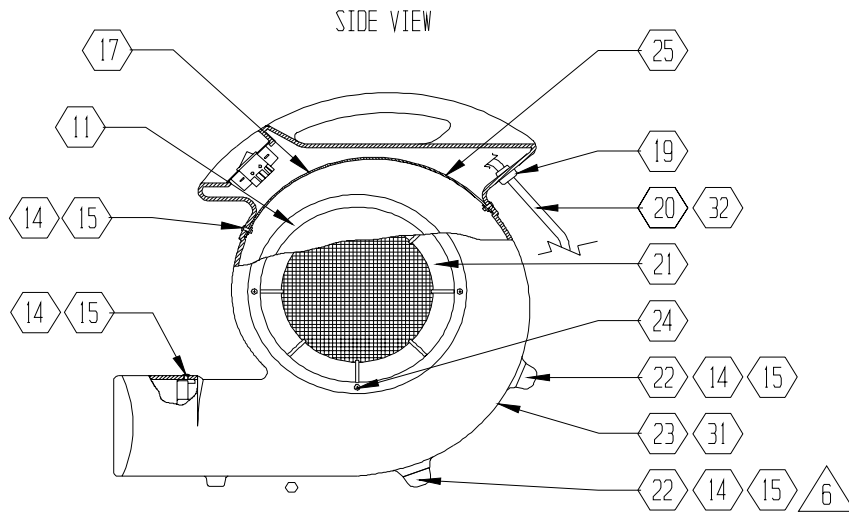

Find#	Part Description	Specifications/Model	Part #	Qty
28	Housing	Turf Green, shell (F188-SP, F188-YC)	10-00903-02S	ea. 1
17	Baffle Plate	ABS Blk	10-00951	ea. 1
27	Velcro	2" Blk Loop 3400 Psa (40") (BALLOON)	13-00141	ft. 3.34'
12	Housing Kit	Sahara, Polyethylene Fisher Blue	S119	ea. 1
-	Carpet Clamp Retrofit Kit	Upgrade	S127	ea. 1
-	Quick-Stand w/ Feet	Upgrade	S128	ea. 1
11	Wheel Kit	9 1/2" x 9 1/4" Polypropylene	S137	ea. 1

Sahara 1 TurboDryer Pictorial Breakdown

FRONT VIEW

SIDE VIEW

PARTIAL LEFT SIDE VIEW
(-BAL & -BAL SB ASSEMBLIES ONLY)

PARTIAL FRONT VIEW
(-BAL & -BAL SB ASSEMBLIES ONLY)

PARTIAL TOP VIEW
(-RAI & -RAI SR ASSEMBLIES ONLY)

PARTIAL LEFT SIDE VIEW
(-BAL & -BAL SB ASSEMBLIES ONLY)

PARTIAL FRONT VIEW
(-BAL & -BAL SB ASSEMBLIES ONLY)

PARTIAL TOP VIEW
(-BAL & -BAL SB ASSEMBLIES ONLY)

F153K