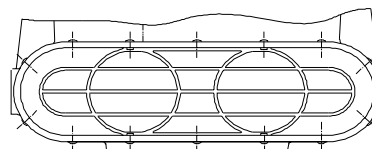

Find#	Part Description	Specifications/Model	Part #	Qty
28	Housing	Turf Green, shell (F188-SP, F188-YC)	10-00903-02S	ea. 1
17	Baffle Plate	ABS Blk	10-00951	ea. 1
27	Velcro	2" Blk Loop 3400 Psa (40") (BALLOON)	13-00141	ft. 3.34'
12	Housing Kit	Sahara, Polyethylene Fisher Blue	S119	ea. 1
-	Carpet Clamp Retrofit Kit	Upgrade	S127	ea. 1
-	Quick-Stand w/ Feet	Upgrade	S128	ea. 1
11	Wheel Kit	9 1/2" x 9 1/4" Polypropylene	S137	ea. 1

Sahara 1 TurboDryer Pictorial Breakdown

FRONT VIEW

SIDE VIEW

PARTIAL LEFT SIDE VIEW
(-BAL & -BAL SB ASSEMBLIES ONLY)

PARTIAL FRONT VIEW
(-BAL & -BAL SB ASSEMBLIES ONLY)

PARTIAL TOP VIEW
(-RAI & -RAI SR ASSEMBLIES ONLY)

PARTIAL LEFT SIDE VIEW
(-BAL & -BAL SB ASSEMBLIES ONLY)

PARTIAL FRONT VIEW
(-BAL & -BAL SB ASSEMBLIES ONLY)

PARTIAL TOP VIEW
(-BAL & -BAL SB ASSEMBLIES ONLY)

F153K