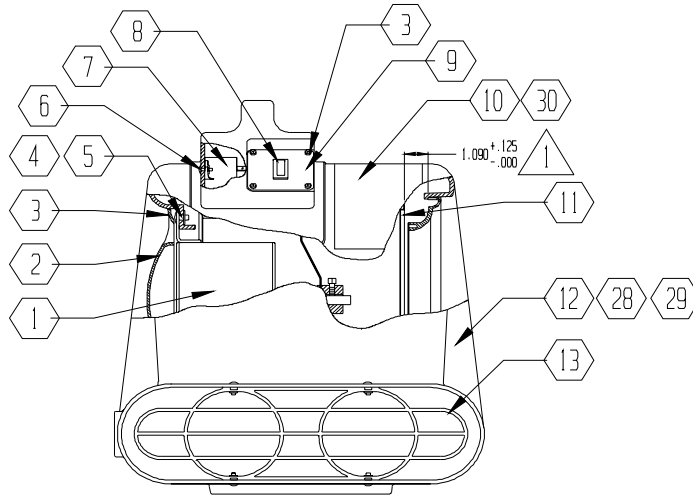

Find#	Part Description	Specifications/Model	Part #	Qty
28	Housing	Turf Green, shell (F188-SP, F188-YC)	10-00903-02S	ea. 1
17	Baffle Plate	ABS Blk	10-00951	ea. 1
27	Velcro	2" Blk Loop 3400 Psa (40") (BALLOON)	13-00141	ft. 3.34'
12	Housing Kit	Sahara, Polyethylene Fisher Blue	S119	ea. 1
-	Carpet Clamp Retrofit Kit	Upgrade	S127	ea. 1
-	Quick-Stand w/ Feet	Upgrade	S128	ea. 1
11	Wheel Kit	9 1/2" x 9 1/4" Polypropylene	S137	ea. 1

Sahara 1 TurboDryer Pictorial Breakdown

FRONT VIEW