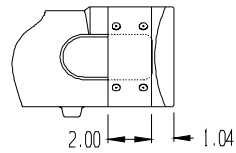

Sahara 1 TurboDryer Pictorial Breakdown

FRONT VIEW

SIDE VIEW

PARTIAL LEFT SIDE VIEW
(-BAL & -BAL SB ASSEMBLIES ONLY)

PARTIAL FRONT VIEW
(-BAL & -BAL SB ASSEMBLIES ONLY)

PARTIAL TOP VIEW
(-RAI & -RAI SR ASSEMBLIES ONLY)

PARTIAL LEFT SIDE VIEW
(-BAL & -BAL SB ASSEMBLIES ONLY)

PARTIAL FRONT VIEW
(-BAL & -BAL SB ASSEMBLIES ONLY)

PARTIAL TOP VIEW
(-BAL & -BAL SB ASSEMBLIES ONLY)

F153K